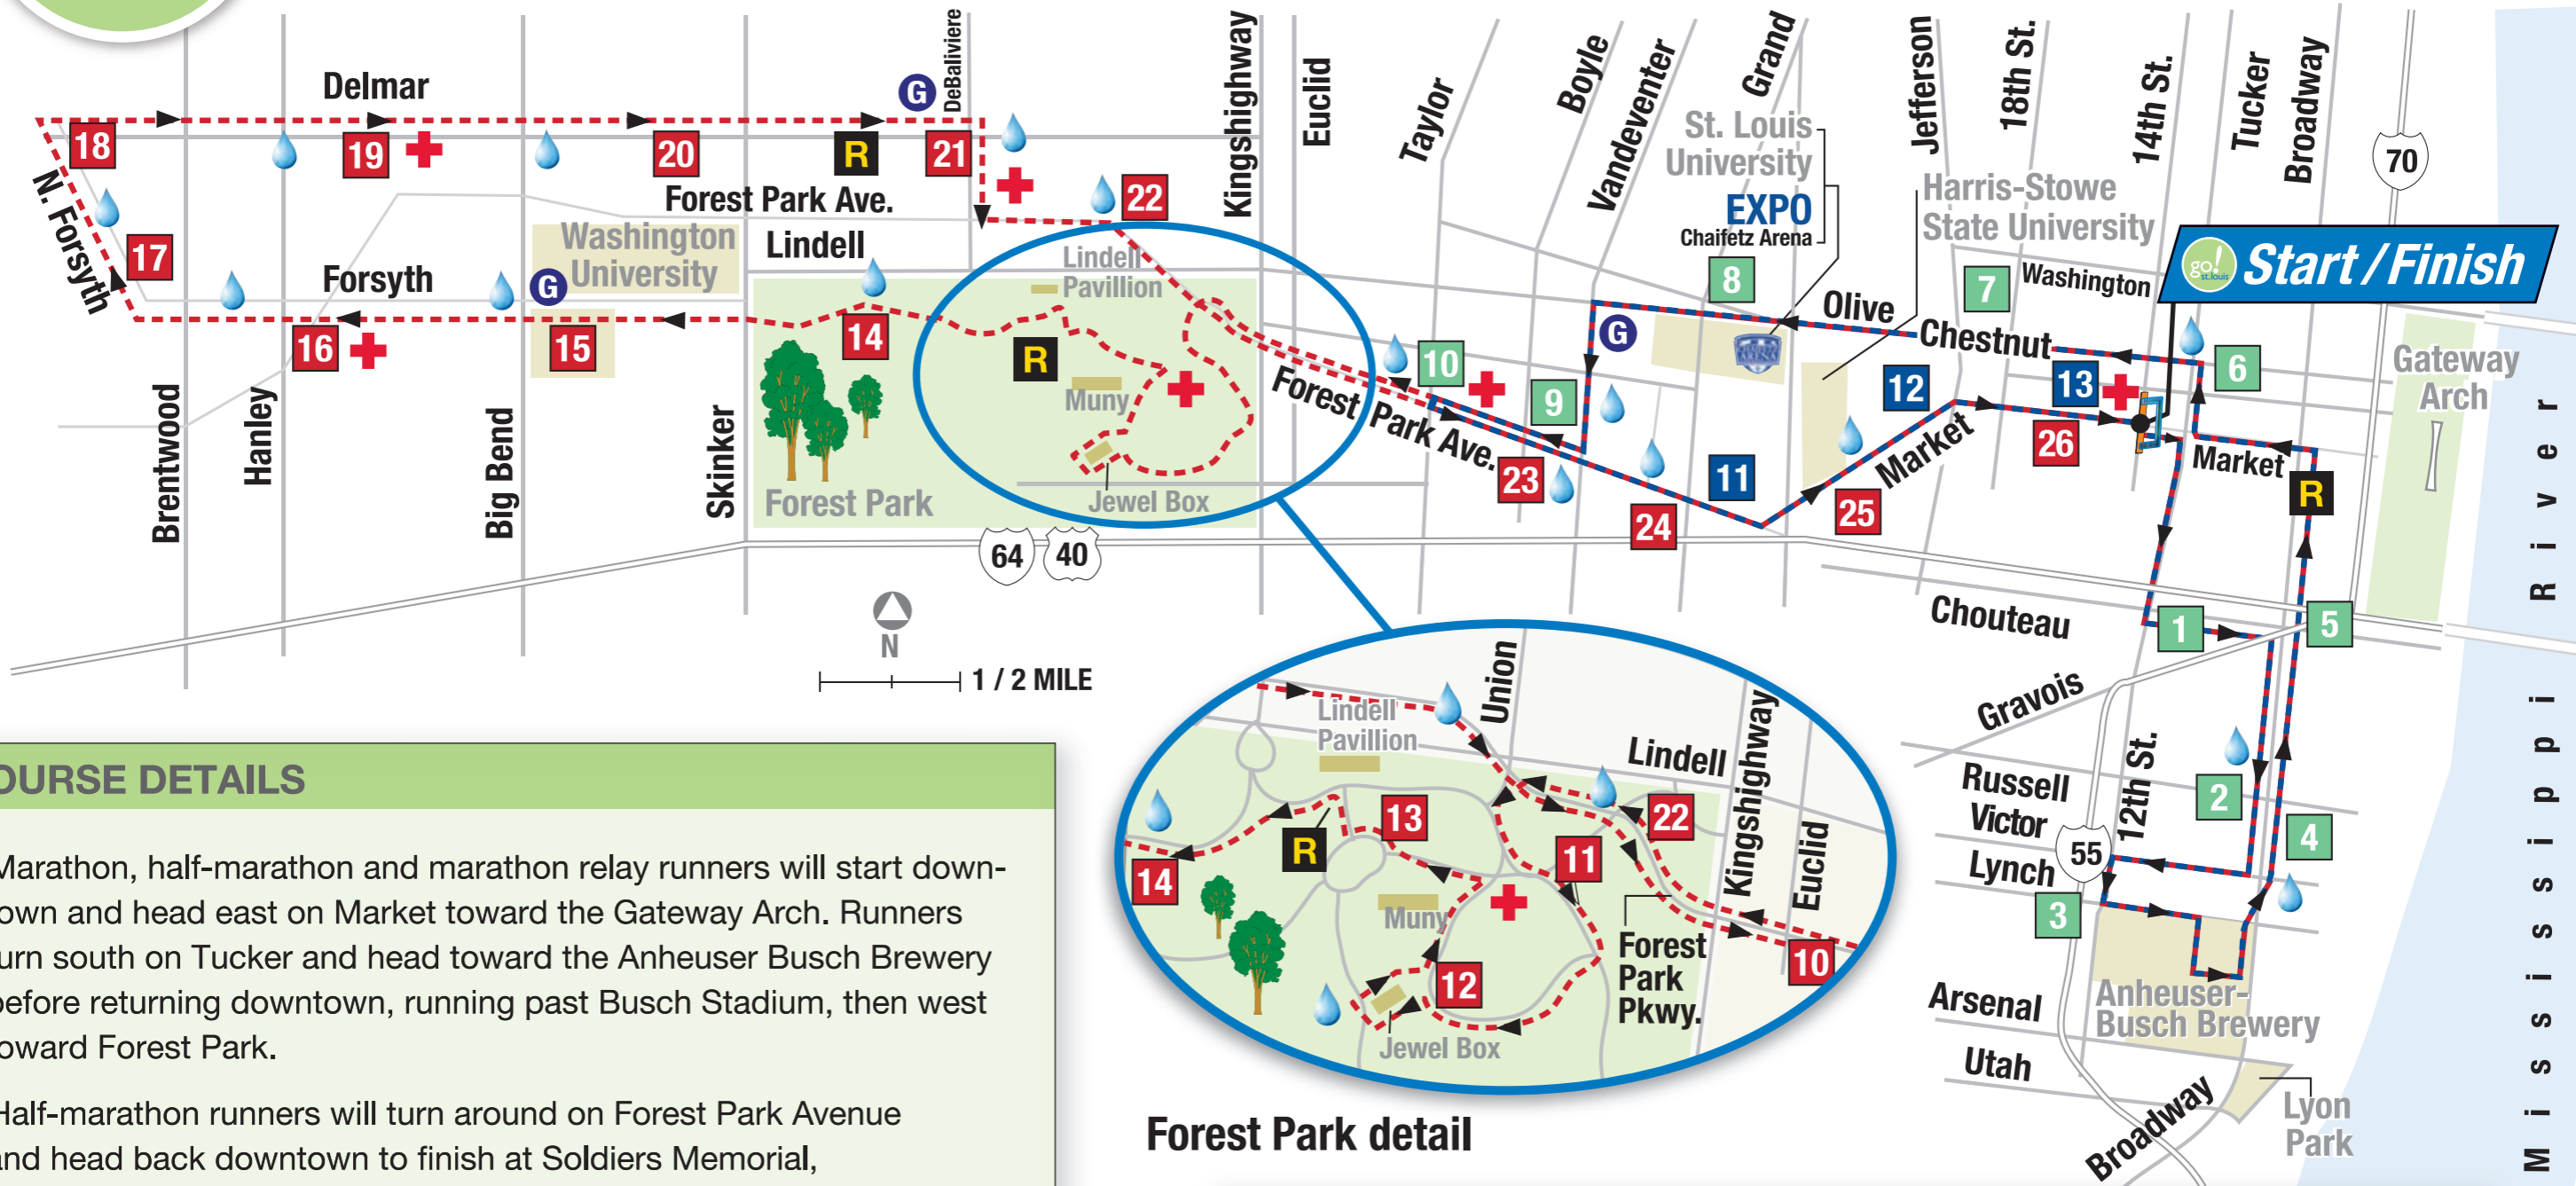

2011 Marathon

Half Marathon

Marathon Relay

COURSE DETAILS

- Marathon, half-marathon and marathon relay runners will start downtown and head east on Market toward the Gateway Arch. Runners turn south on Tucker and head toward the Anheuser Busch Brewery before returning downtown, running past Busch Stadium, then west toward Forest Park.
- Half-marathon runners will turn around on Forest Park Avenue and head back downtown to finish at Soldiers Memorial, 1315 Chestnut Street.
- Marathon runners and marathon relay runners will continue west to the city of Clayton and University City, then turn around and head back downtown on the same course as the half-marathoners.*

*Course subject to change

Forest Park detail

KEY	
R	Relay station
1	Mile markers for both races
+	Medical
G	Gel Stations
	Gatorade Endurance Formula/ Water Stations
---	Half-marathon route
1	Half-marathon mile markers
---	Marathon route
1	Marathon mile markers
	EXPO — Chaifetz Arena #1 S. Compton Ave, St. Louis, MO 63103